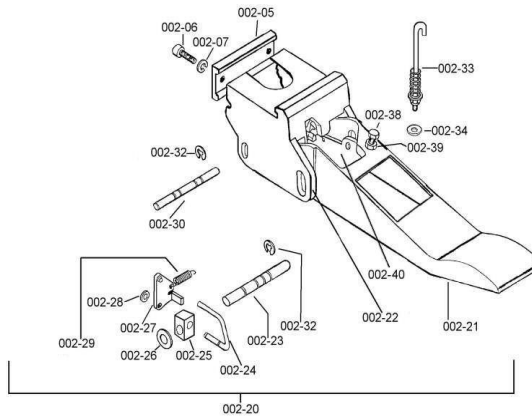

Epic Enterprises, Inc.
Textile Machinery Parts and Services

P O Box 979
Southern Pines NC 28388-0979
845 Valley View Road
Southern Pines NC 28387

Phone: 910-692-5441 or
Toll Free: 800-648-7273
Fax: 910-692-4147 or
Toll Free: 888-692-4147

Email: epic@epicenterprises.com
Website: www.epicenterprises.com

**Parts and Services
you can rely on!**

Epic products are intended as replacements for worn or damaged parts in OEM products. OEM Part numbers in (parenthesis) indicate either 1) improved design 2) the part serves the same function as the OEM part, but may differ from the OEM design, 3) it is a component of an assembly where no OEM reference number is available, or 4) it is a repair service for the referenced part.

Parts with EE designations are manufactured by Epic and are not authorized by the original equipment manufacturers., ©Epic Enterprises, Inc., September 2008

EE is an Epic trademark designating Epic parts

Volkmann is a trademark of Oerlikon Saurer